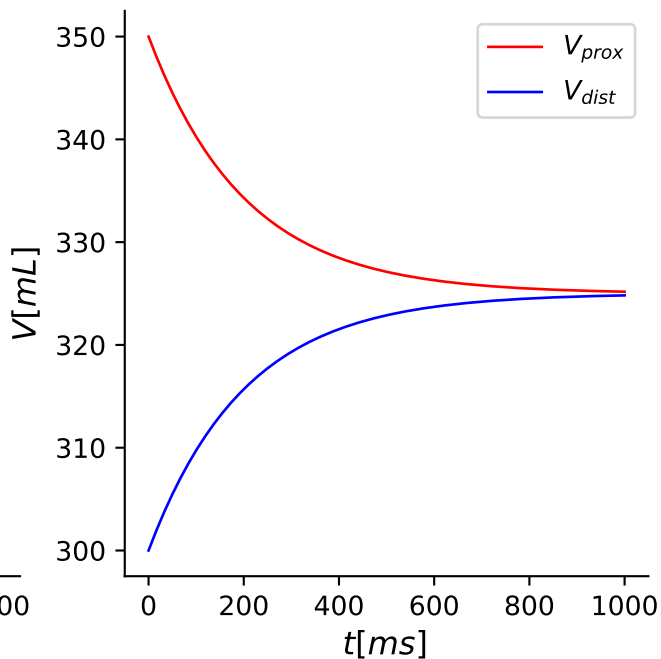

Verification of ArtVen

Flow

Proximal (red) and Distal (blue) volume

Mean absolute error

Mean absolute error