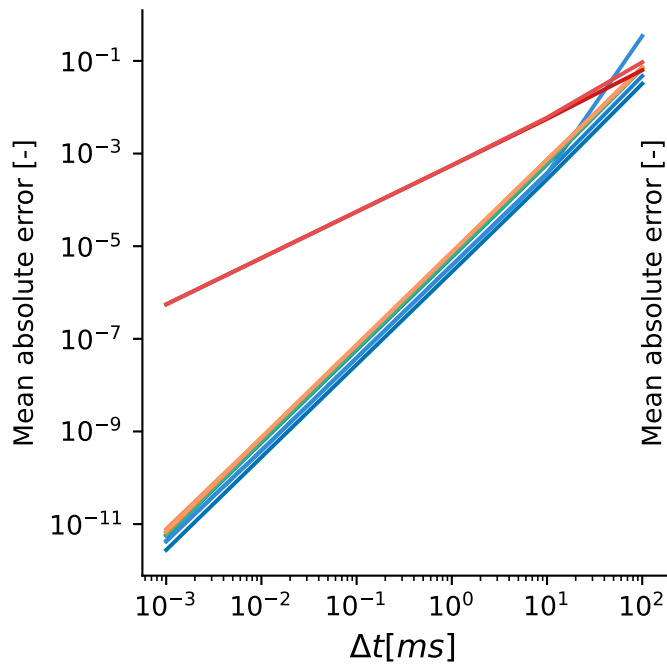

Verification of ArtVen

Flow

Proximal (red) and Distal (blue) volume

Mean absolute error

Mean absolute error