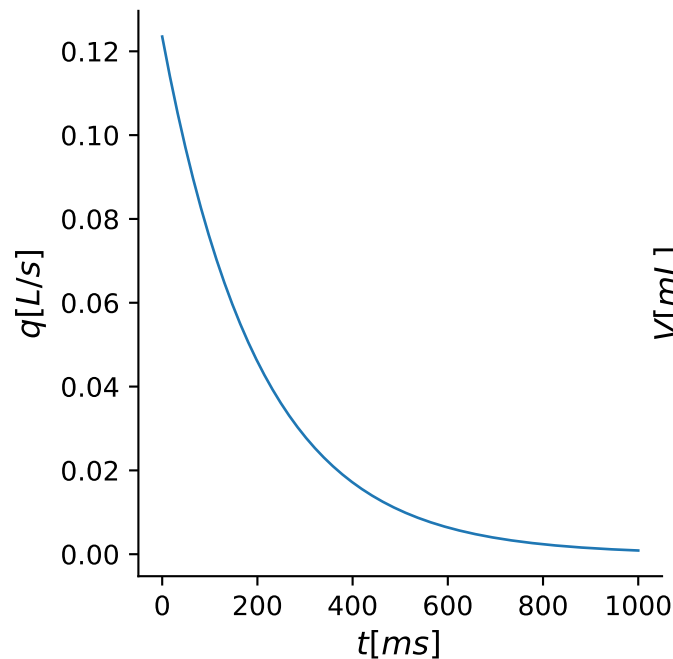

Verification of ArtVen

Flow

Proximal (red) and Distal (blue) volume

Mean absolute error

Mean absolute error